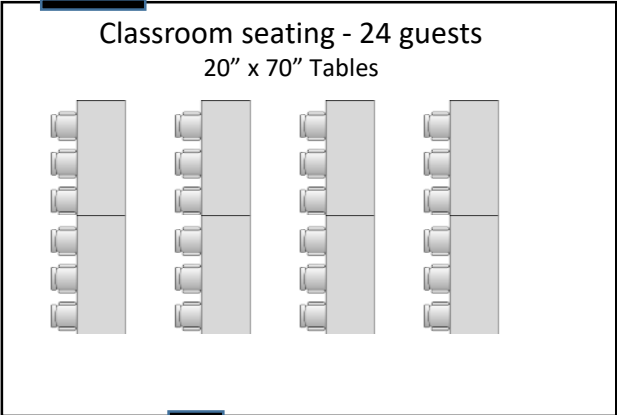

Kemper Meeting Room

21' x 27" = 567 sq. ft.

Overhead A/V – Podium – WiFi

Reception Only = 55 guests

Boardroom

Two 30" x 72" tables – 12 guests

Large Screen Computer – Zoom/Teams – WiFi

Sink - Coffeemaker

Museum Lobby

18' x 26' = 468 sq. ft.

Banquet – 4 – 60" round tables = 32 guests

Reception only = 45 guests

Exhibition Hall

14' x 28' = 395 sq ft.

Banquet - 4 60" round tables = 32 guests