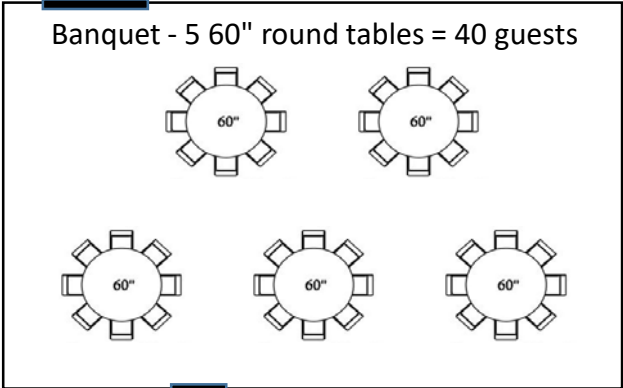

Kemper Meeting Room

21' x 27" = 567 sq. ft.

Overhead A/V – Podium – WiFi

Reception Only = 55 guests

Boardroom

Two 30" x 72" tables – 12 guests

Large Screen Computer – Zoom/Teams – WiFi

Sink - Coffeemaker

Museum Lobby

18' x 26' = 468 sq. ft.

Banquet – 4 – 60" round tables = 32 guests

Reception only = 45 guests

Exhibition Hall

14' x 28' = 395 sq ft.

Banquet - 4 60" round tables = 32 guests