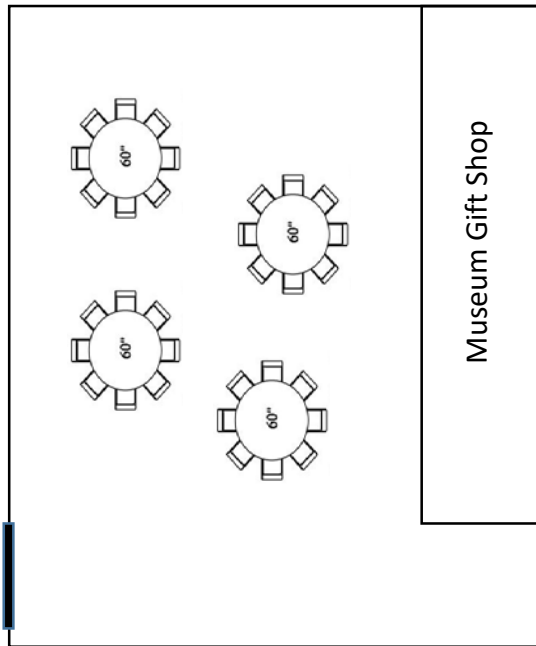

Kemper Meeting Room

21' x 27" = 567 sq. ft.

Overhead A/V – Podium – WiFi

Reception Only = 55 guests

Boardroom

Two 30" x 72" tables – 12 guests

Large Screen Computer – Zoom/Teams – WiFi

Sink - Coffeemaker

Museum Lobby

18' x 26' = 468 sq. ft.

Banquet – 4 – 60" round tables = 32 guests

Reception only = 45 guests

Exhibition Hall

14' x 28' = 395 sq ft.

Banquet - 4 60" round tables = 32 guests