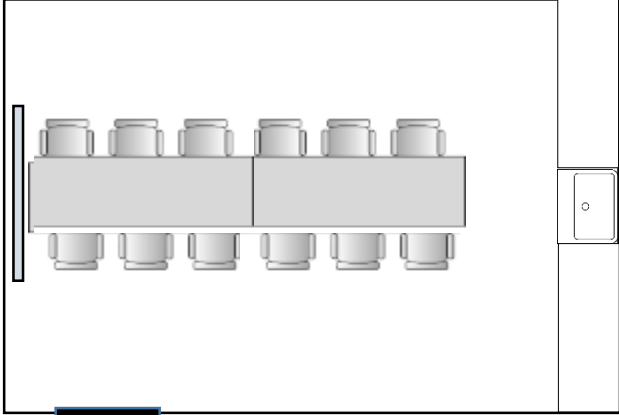

Kemper Meeting Room

21' x 27" = 567 sq. ft.

Overhead A/V – Podium – WiFi

Reception Only = 55 guests

Boardroom

Two 30" x 72" tables – 12 guests

Large Screen Computer – Zoom/Teams – WiFi

Sink - Coffeemaker

Museum Lobby

18' x 26' = 468 sq. ft.

Banquet – 4 – 60" round tables = 32 guests

Reception only = 45 guests

Exhibition Hall

14' x 28' = 395 sq ft.

Banquet - 4 60" round tables = 32 guests